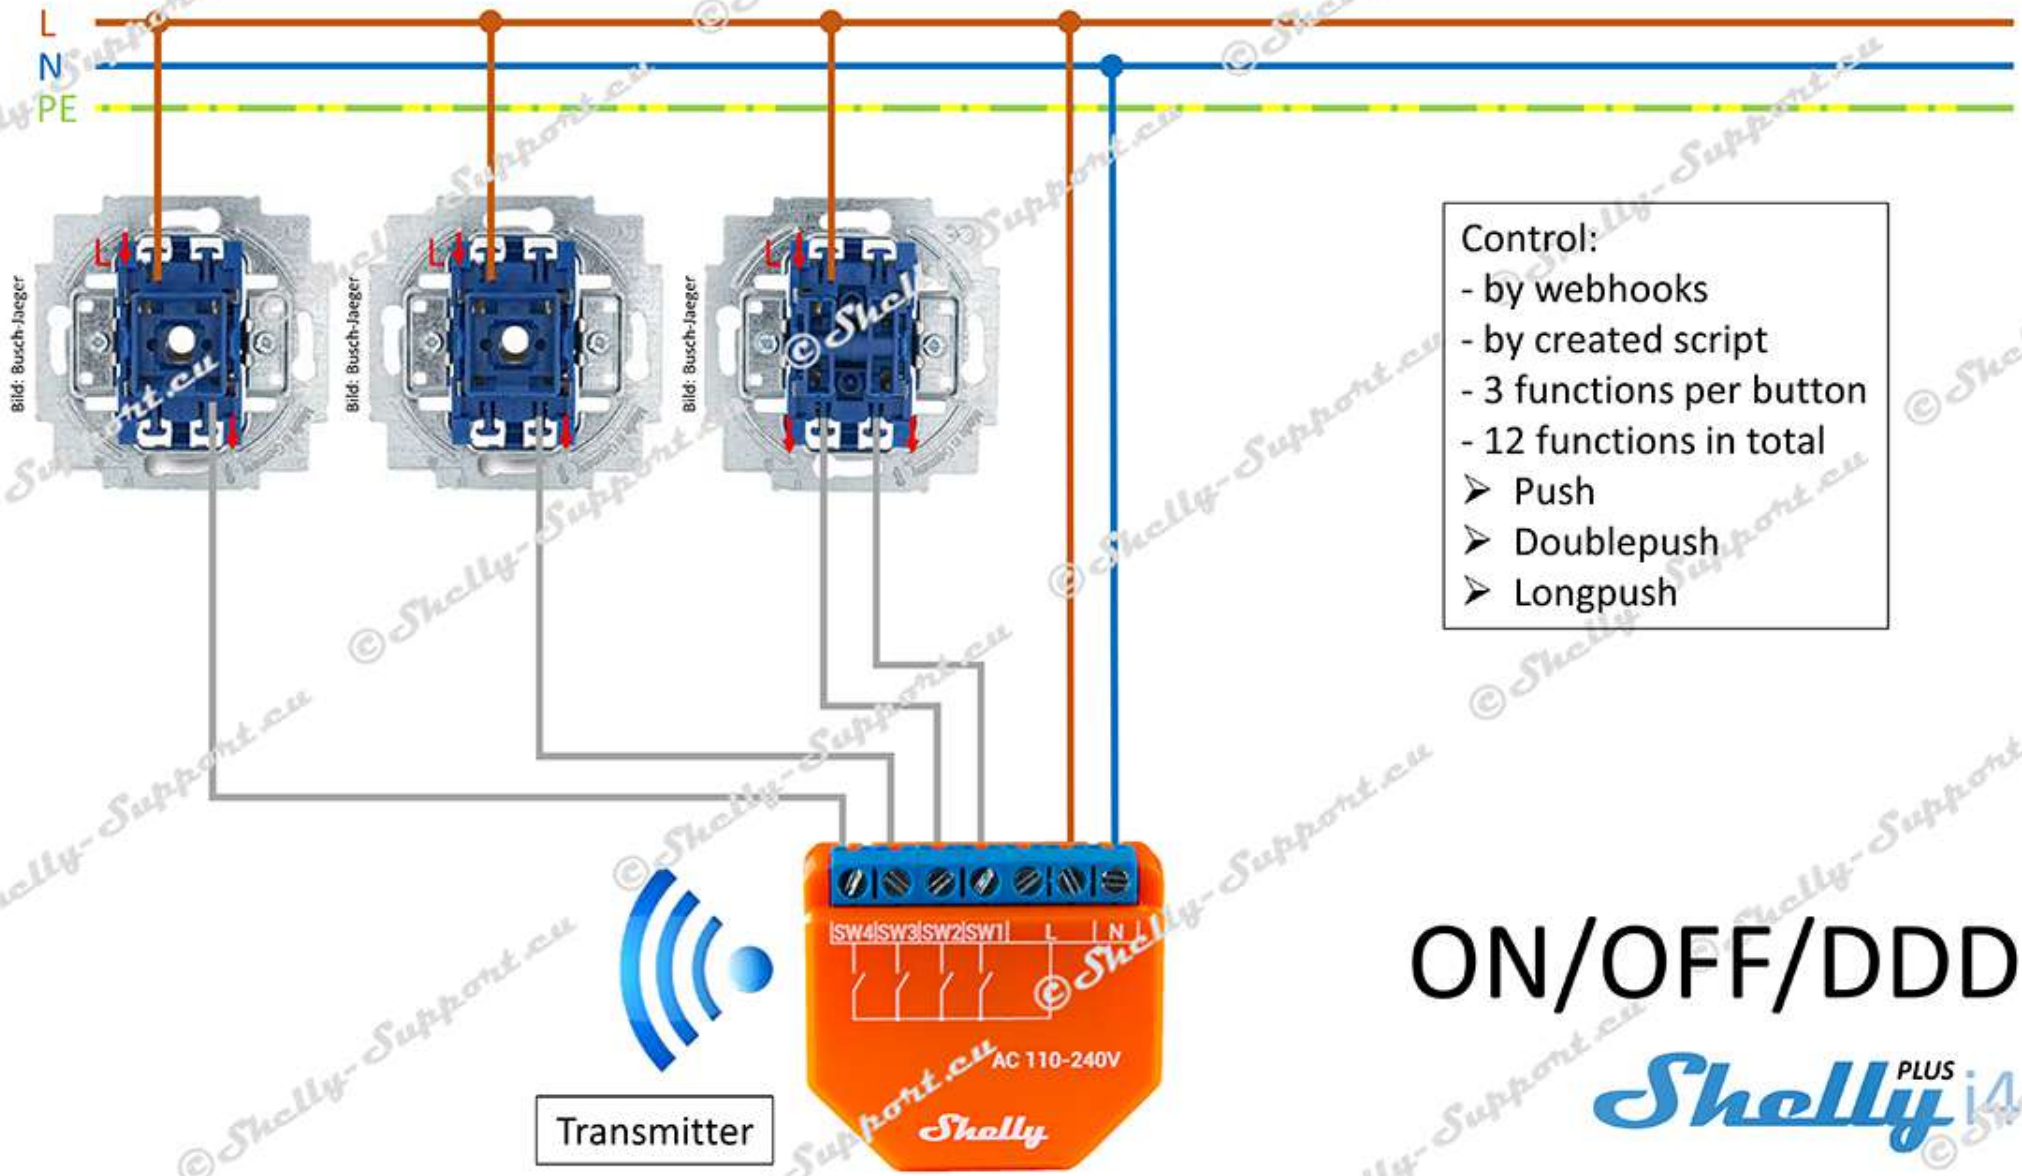

Control by DDD

- Control:
- by webhooks
 - by created script
 - 3 functions per button
 - 12 functions in total
 - ✓ Push
 - ✓ Doublepush
 - ✓ Longpush

Control by DDD

Dimmen by
HTTP - Webhook

Shelly PLUS i4

L
N
PE

Control:

- by webhooks
- by created script
- 3 functions per button
- 12 functions in total
- Push
- Doublepush
- Longpush

ON/OFF/DDD

Shelly® Wall Switch^{WS4}

Shelly^{PLUS} i4

- Control:
- by webhooks
 - by created script
 - 3 functions per button
 - 12 functions in total
 - Push
 - Doublepush
 - Longpush