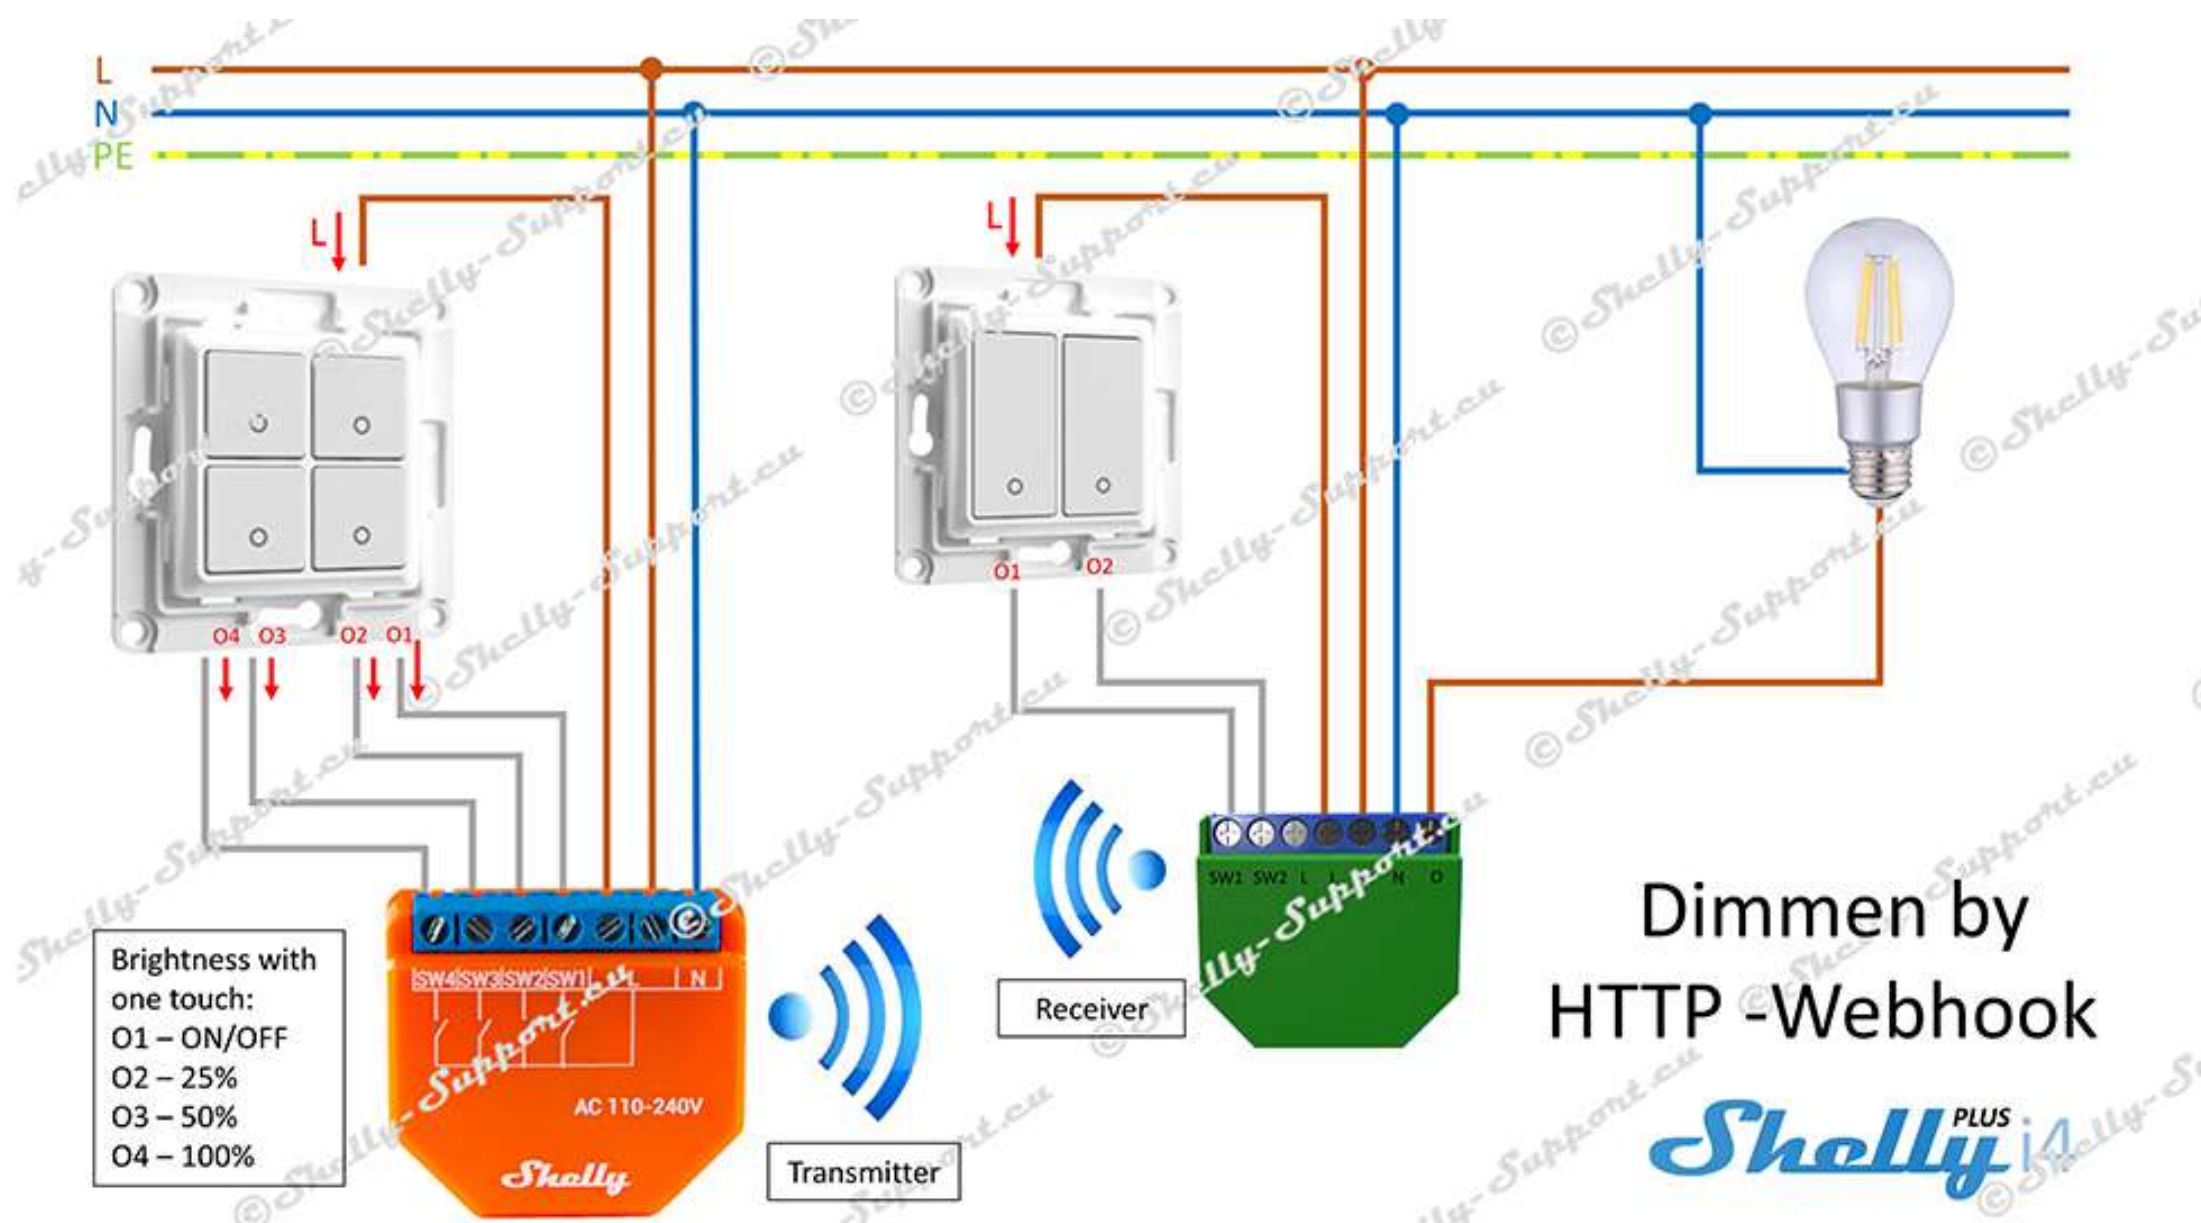

Control by DDD

- Control:
- by webhooks
 - by created script
 - 3 functions per button
 - 12 functions in total
 - ✓ Push
 - ✓ Doublepush
 - ✓ Longpush

Control by DDD

Dimmen by
HTTP - Webhook

Shelly PLUS i4

L
N
PE

Control:

- by webhooks
- by created script
- 3 functions per button
- 12 functions in total
- Push
- Doublepush
- Longpush

ON/OFF/DDD

Shelly® Wall Switch^{WS4}

Shelly^{PLUS} i4

- Control:
- by webhooks
 - by created script
 - 3 functions per button
 - 12 functions in total
 - Push
 - Doublepush
 - Longpush