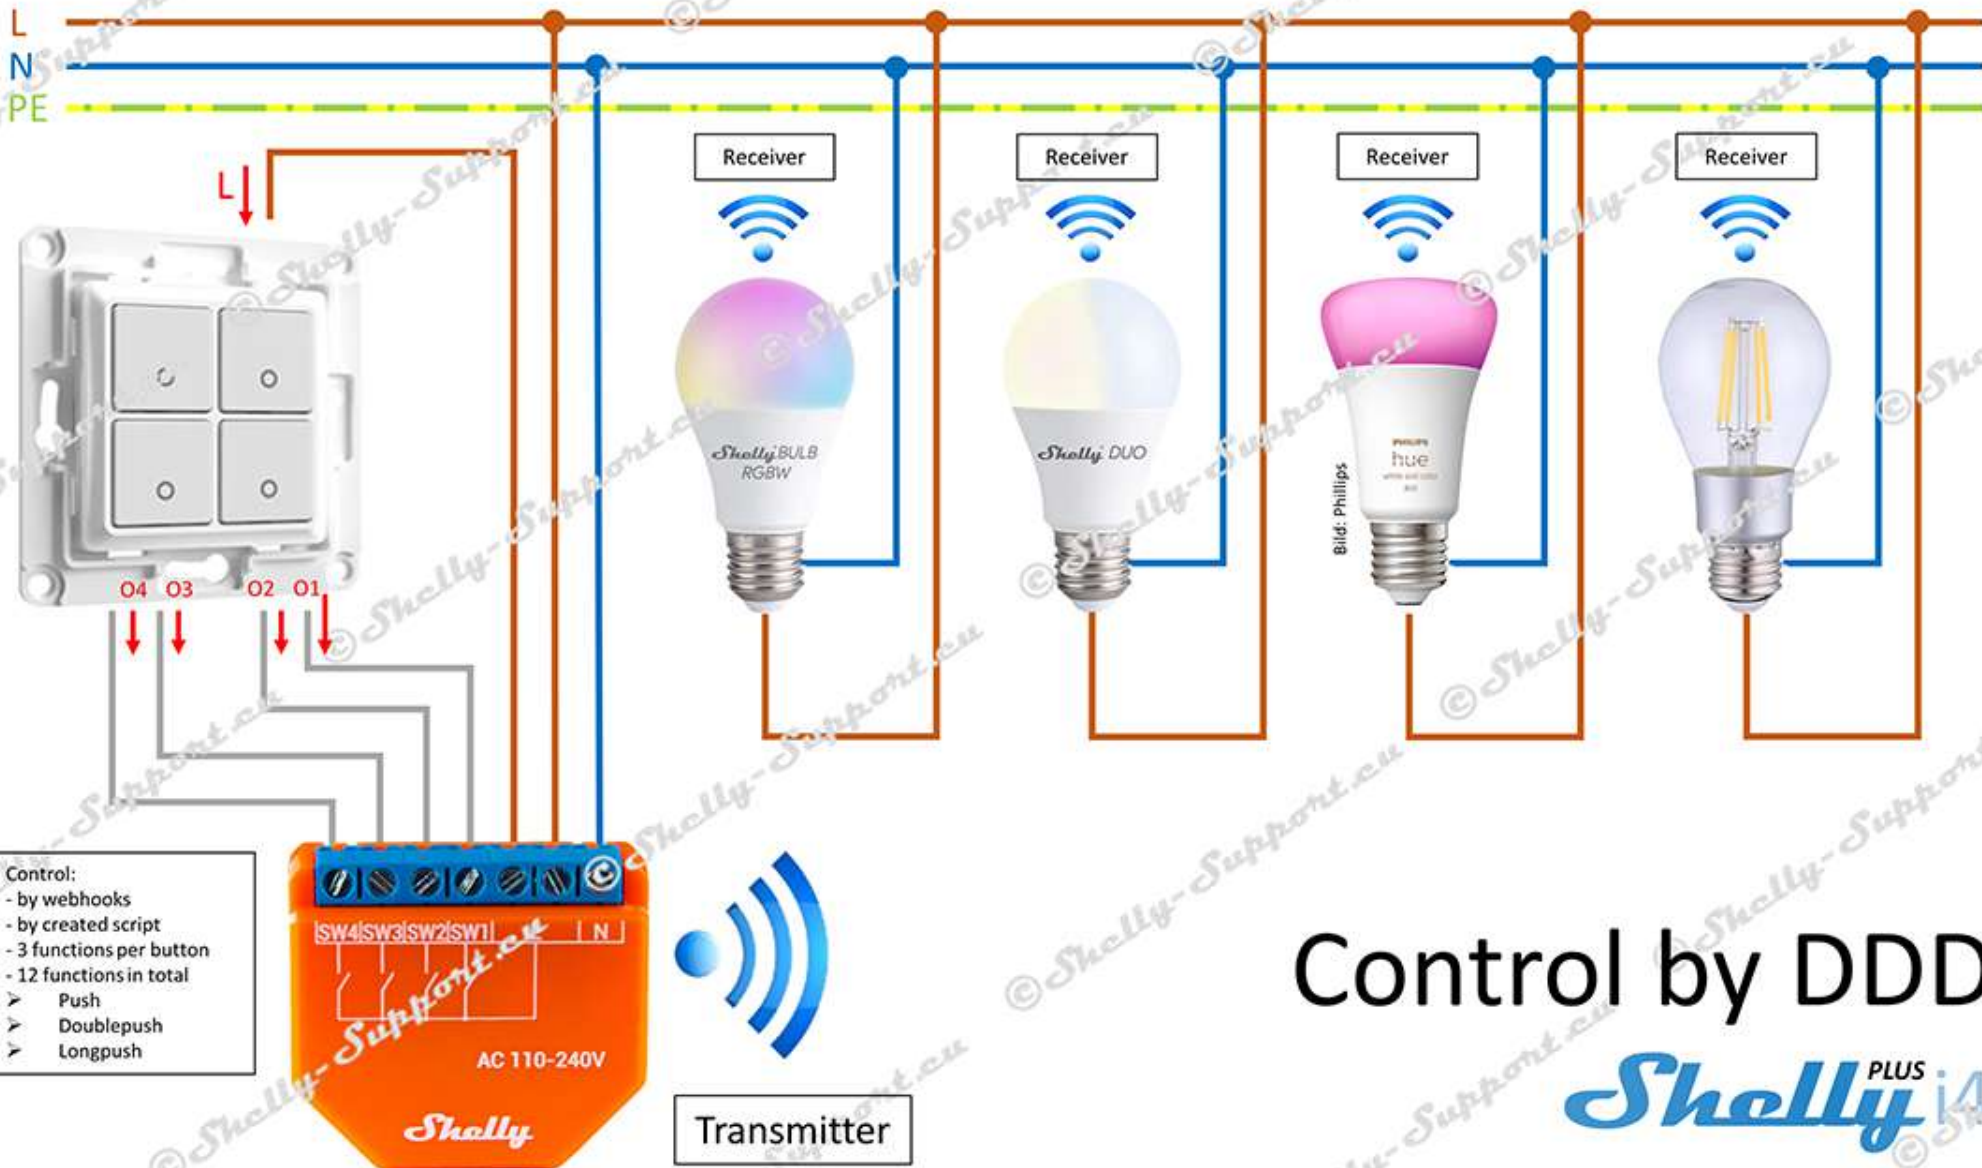

Control by DDD

- Control:
- by webhooks
 - by created script
 - 3 functions per button
 - 12 functions in total
 - ✓ Push
 - ✓ Doublepush
 - ✓ Longpush

Control by DDD

Dimmen by
HTTP - Webhook

Shelly PLUS i4

L
N
PE

Control:

- by webhooks
- by created script
- 3 functions per button
- 12 functions in total
- Push
- Doublepush
- Longpush

ON/OFF/DDD

Shelly® Wall Switch^{WS4}

Shelly^{PLUS} i4

- Control:
- by webhooks
 - by created script
 - 3 functions per button
 - 12 functions in total
 - Push
 - Doublepush
 - Longpush