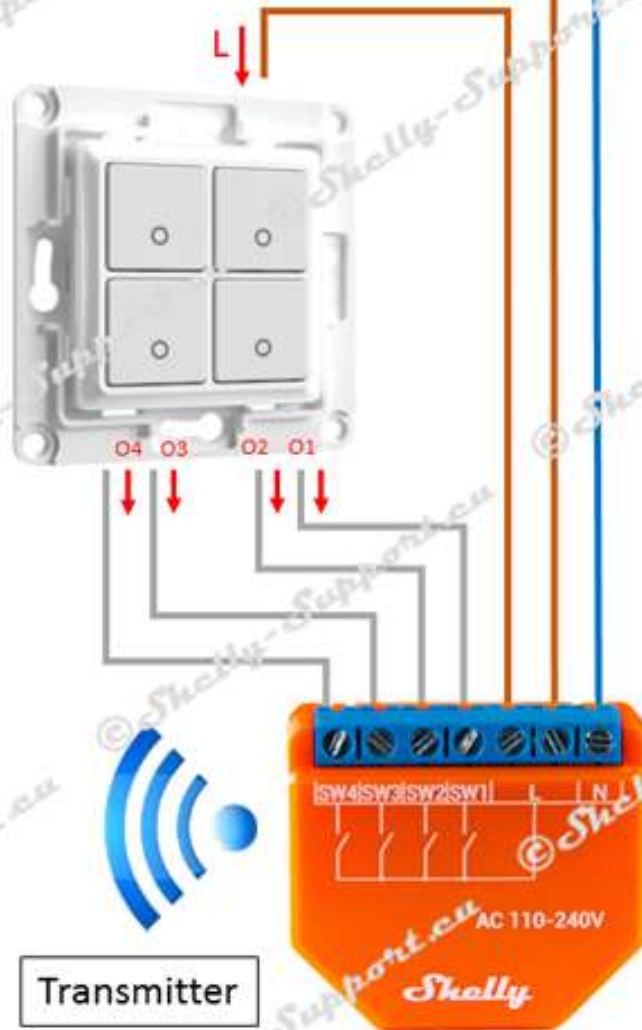

Control by DDD

- Control:
- by webhooks
 - by created script
 - 3 functions per button
 - 12 functions in total
 - ✓ Push
 - ✓ Doublepush
 - ✓ Longpush

Control by DDD

Dimmen by
HTTP - Webhook

Shelly PLUS i4

L
N
PE

Control:

- by webhooks
- by created script
- 3 functions per button
- 12 functions in total
- Push
- Doublepush
- Longpush

ON/OFF/DDD

Shelly® Wall Switch^{WS4}

Shelly^{PLUS} i4

- Control:
- by webhooks
 - by created script
 - 3 functions per button
 - 12 functions in total
 - Push
 - Doublepush
 - Longpush